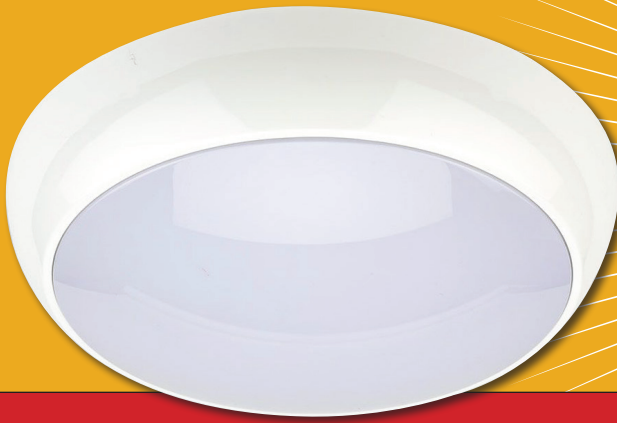

OSLO 14W IP54 Standard Bulkhead

4000K 1200lm

Product Code: PXOSSTD

Technical Specifications

Model	Voltage	Power	Power Factor	Lumen (±5%)	Beam Angle	CCT	Lifespan	CRI	Dimensions
Standard Oslo	AC100-240V	14W	≥0.9	1200	110°	4000K	35000h	≥80	Ø325*100mm

Driver Data Sheet

Driver Data	
Input Rated Voltage	AC100-240V
Power Consumption	14W
LED Driver Output Voltage	DC 36V
LED Driver Current Output	330mA (+/-20mA)
Light Source	2835 SMD LED
Number of LEDS	108 pcs
Colour Temperature	4000K
CRI	≥80
Lumens	1200lm
View Angle	110°
Housing Material	Polycarbonate
Rating	IP54
Life Span	Approx 35,000h
Operating Temperature	-10°C - +40°C
Dimension	325mm x 100mm
Nett Weight	1.8Kg
Compliance	CE, ROHS
Emergency Version	-
Microwave Version	-

Beam Angle

The Prelux Oslo 14W circular bulkhead is IP54 rated and provides an even light output thanks to its polycarbonate opal diffuser. It is available in 6 different versions and is an excellent solution for lighting corridors, stairs, toilets and changing areas.

- LED light source
- Polycarbonate housing and Opal diffuser
- No noise, no flicker, resistance from vibration
- Anti glare design
- CE and ROHS compliant