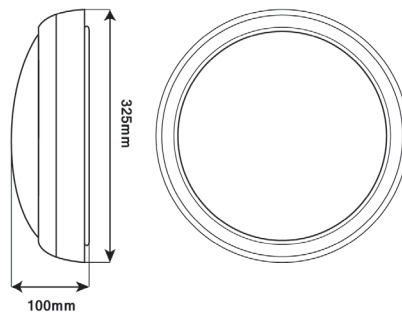

OSLO 14W IP54 Standard Bulkhead

4000K 1200lm

Product Code: PXOSSTD

Technical Specifications

Model	Voltage	Power	Power Factor	Lumen (±5%)	Beam Angle	CCT	Lifespan	CRI	Dimensions
Standard Oslo	AC100-240V	14W	≥0.9	1200	110°	4000K	35000h	≥80	Ø325*100mm

Driver Data Sheet

Driver Data	
Input Rated Voltage	AC100-240V
Power Consumption	14W
LED Driver Output Voltage	DC 36V
LED Driver Current Output	330mA (+/-20mA)
Light Source	2835 SMD LED
Number of LEDS	108 pcs
Colour Temperature	4000K
CRI	≥80
Lumens	1200lm
View Angle	110°
Housing Material	Polycarbonate
Rating	IP54
Life Span	Approx 35,000h
Operating Temperature	-10°C - +40°C
Dimension	325mm x 100mm
Nett Weight	1.8Kg
Compliance	CE, ROHS
Emergency Version	-
Microwave Version	-

Beam Angle

The Prelux Oslo 14W circular bulkhead is IP54 rated and provides an even light output thanks to its polycarbonate opal diffuser. It is available in 6 different versions and is an excellent solution for lighting corridors, stairs, toilets and changing areas.