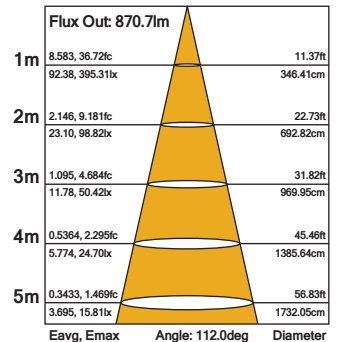

OSLO 14W IP54 Standard Bulkhead

4000K 1200lm

Product Code: PXOSSTD

Technical Specifications

Model	Voltage	Power	Power Factor	Lumen (±5%)	Beam Angle	CCT	Lifespan	CRI	Dimensions
Standard Oslo	AC100-240V	14W	≥0.9	1200	110°	4000K	35000h	≥80	Ø325*100mm

Driver Data Sheet

Driver Data	
Input Rated Voltage	AC100-240V
Power Consumption	14W
LED Driver Output Voltage	DC 36V
LED Driver Current Output	330mA (+/-20mA)
Light Source	2835 SMD LED
Number of LEDS	108 pcs
Colour Temperature	4000K
CRI	≥80
Lumens	1200lm
View Angle	110°
Housing Material	Polycarbonate
Rating	IP54
Life Span	Approx 35,000h
Operating Temperature	-10°C - +40°C
Dimension	325mm x 100mm
Nett Weight	1.8Kg
Compliance	CE, ROHS
Emergency Version	-
Microwave Version	-

Beam Angle

The Prelux Oslo 14W circular bulkhead is IP54 rated and provides an even light output thanks to its polycarbonate opal diffuser. It is available in 6 different versions and is an excellent solution for lighting corridors, stairs, toilets and changing areas.