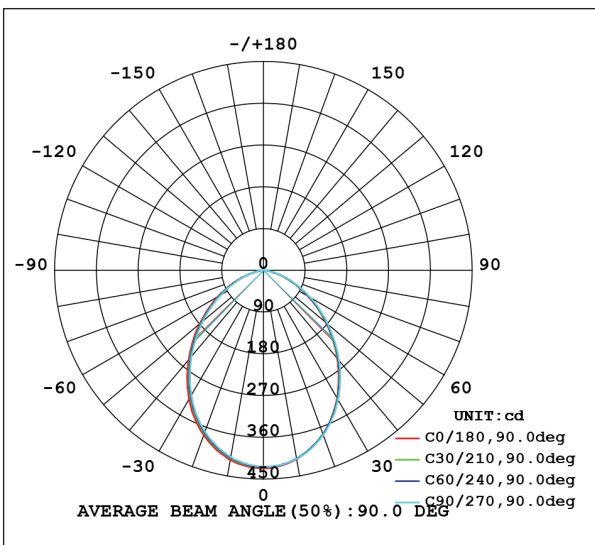

Beam Angle

The Prelux Roma 12W SMD LED is an ideal solution for most indoor application areas.

- Cable clamp, strain relief bushing & FRP isolating sleeve to avoid damage
- Excellent performance heat sink design
- Optimized LED arrangement to get perfect light distribution curve
- Low glare rate, good light quality output
- Also available in 5W, 18W and 24W versions