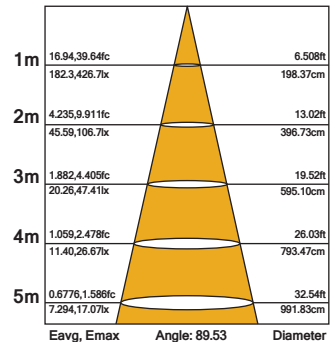

Beam Angle

The Prelux Roma 12W SMD LED is an ideal solution for most indoor application areas.

- Cable clamp, strain relief bushing & FRP isolating sleeve to avoid damage
- Excellent performance heat sink design
- Optimized LED arrangement to get perfect light distribution curve
- Low glare rate, good light quality output
- Also available in 5W, 18W and 24W versions