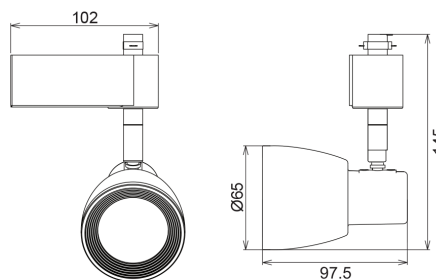

Beam Angle

Prelux Sofia ceiling spotlights adopt diecasting ADC12 with excellent heat dissipation. CRI80 and a highly efficient COB led chip provides high center luminosity. It is designed with high transmittance glass to enable maximum utilization of light output. Adjustable lighting orientation with 350° degrees in horizontal direction and 35° in vertical direction provided.

- Environment friendly, without Mercury or other hazardous substances
- Up to 70% energy saving compared to standard CFL
- Long lifetime of 40,000 hours
- 24°/36°/45°/60° beam angle
- CCT: 3000K
- No UV/IR light