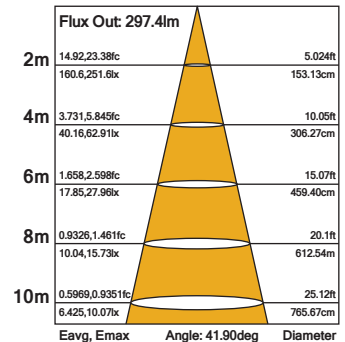

Beam Angle

Prelux Sofia ceiling spotlights adopt diecasting ADC12 with excellent heat dissipation. CRI80 and a highly efficient COB led chip provides high center luminosity. It is designed with high transmittance glass to enable maximum utilization of light output. Adjustable lighting orientation with 350° degrees in horizontal direction and 35° in vertical direction provided.

- Environment friendly, without Mercury or other hazardous substances
- Up to 70% energy saving compared to standard CFL
- Long lifetime of 40,000 hours
- 24°/36°/45°/60° beam angle
- CCT: 3000K
- No UV/IR light