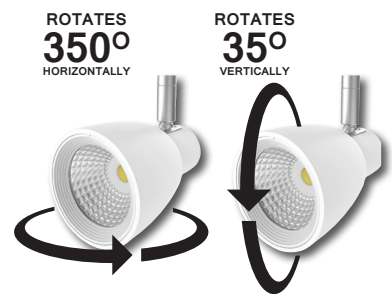

## Technical Specifications

Model	Voltage	Power	Power Factor	Lumen (±5%)	Beam Angle	CCT	Lifespan	CRI	Dimensions
10W-D	AC100-240V	10W	≥0.9	700	24°/36°/45°/60°	3000K	40000h	≥80	102*97.5*145mm

## Beam Angle

Prelux Sofia ceiling spotlights adopt diecasting ADC12 with excellent heat dissipation. CRI80 and a highly efficient COB led chip provides high center luminosity. It is designed with high transmittance glass to enable maximum utilization of light output. Adjustable lighting orientation with 350° degrees in horizontal direction and 35° in vertical direction provided.