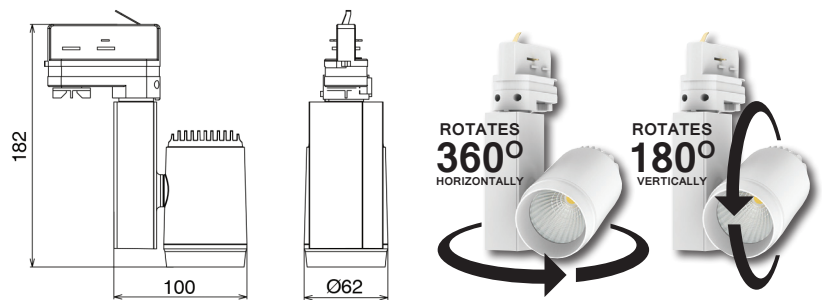

SOFIA 12W LED Track Light (White Dimmable)

4000K 800lm

Product Code: PXSOF12W4KW

Technical Specifications

Model	Voltage	Power	Power Factor	Lumen (±5%)	Beam Angle	CCT	Lifespan	CRI	Dimensions
12W-D	AC230V	12W	≥0.9	800	15°/24°/36°/60°	4000K	40000h	≥80	62*100*182mm

Fixture Compatibility

Rated Wattage	12W
Electrical Classification	I
Ingress Protection	IP20
Operating Temperature	-20°C~45°C
Operating Humidity	0~90%
Storage Temperature	-20°C~65°C

Beam Angle

Prelux Sofia mini track lights with high CRI COB led chip to enhance color fidelity and object illumination. It offers excellent heat dissipation and even light output without glare or dark spots. Adjustable lighting orientation with 360 degree in horizontal direction and 180 in vertical direction provided. 1-circuit adapter, 3-circuit adapter are all available. Triac dimmable and fully compatible with global brand dimmers.