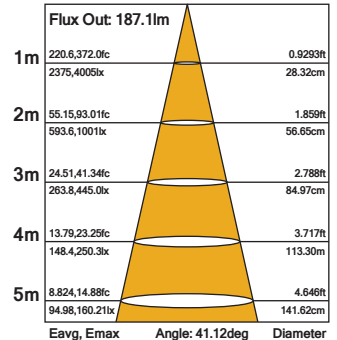

Beam Angle

Prelux Sofia mini track lights with high CRI COB led chip to enhance color fidelity and object illumination. It offers excellent heat dissipation and even light output without glare or dark spots. Adjustable lighting orientation with 360 degree in horizontal direction and 180 in vertical direction provided. 1-circuit adapter, 3-circuit adapter are all available. Triac dimmable and fully compatible with global brand dimmers.

- Environment friendly, without Mercury or other hazardous substances
- Up to 70% energy saving compared to standard CFL
- Long lifetime of 40,000 hours
- 15°/24°/36°/60° beam angle
- CCT: 4000K
- No UV/IR light