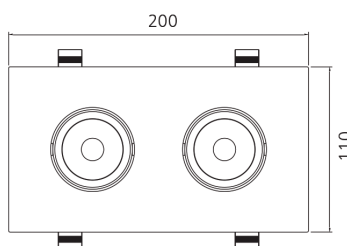

TORINO 20W Adjustable Downlight

3000K 1500lm

Product Code: PXTOR20W3K

Technical Specifications

Model	Voltage	Power	Power Factor	Lumen (±5%)	Beam Angle	CCT	Lifespan	CRI	Dimensions
20W	AC100-240V	20W	≥0.9	1500	38° 60°	3000K	40000h	≥80	L200*W110*H63mm cutout L180*W90mm

Fixture Compatibility

Rated Wattage	20W
Electrical Classification	II
Ingress Protection	IP20
Operating Temperature	-20°C~45°C
Operating Humidity	0~90%
Storage Temperature	-20°C~65°C

Beam Angle

The Prelux Torino 20W rectangular LED recessed light is uniquely designed with a COB high power LED chip. The anti-glare lens with COB LED provides excellent lighting effect without glare and shadow. Single head and double head provided for wide choice. Adjustable lighting direction offers various lighting orientation.