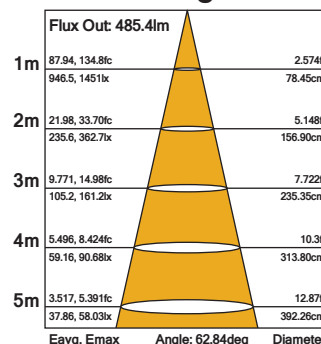

Beam Angle

The Prelux Torino 20W rectangular LED recessed light is uniquely designed with a COB high power LED chip. The anti-glare lens with COB LED provides excellent lighting effect without glare and shadow. Single head and double head provided for wide choice. Adjustable lighting direction offers various lighting orientation.

- Environment friendly, no Mercury or other hazardous substances
- Up to 70% energy saving compared to standard CFL
- Long lifetime of 40,000 hours
- 38° 60° wide beam angle
- L180*W90mm cutout
- CCT: 3000K
- Adjustable and rotary
- No UV/IR light