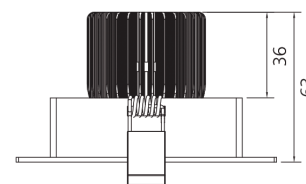

TORINO 20W Adjustable Downlight

3000K 1500lm

Product Code: PXTOR20W3K

Technical Specifications

Model	Voltage	Power	Power Factor	Lumen (±5%)	Beam Angle	CCT	Lifespan	CRI	Dimensions
20W	AC100-240V	20W	≥0.9	1500	38° 60°	3000K	40000h	≥80	L200*W110*H63mm cutout L180*W90mm

Fixture Compatibility

Rated Wattage	20W
Electrical Classification	II
Ingress Protection	IP20
Operating Temperature	-20°C~45°C
Operating Humidity	0~90%
Storage Temperature	-20°C~65°C

Beam Angle

The Prelux Torino 20W rectangular LED recessed light is uniquely designed with a COB high power LED chip. The anti-glare lens with COB LED provides excellent lighting effect without glare and shadow. Single head and double head provided for wide choice. Adjustable lighting direction offers various lighting orientation.

- Environment friendly, no Mercury or other hazardous substances
- Up to 70% energy saving compared to standard CFL
- Long lifetime of 40,000 hours
- 38° 60° wide beam angle
- L180*W90mm cutout
- CCT: 3000K
- Adjustable and rotary
- No UV/IR light