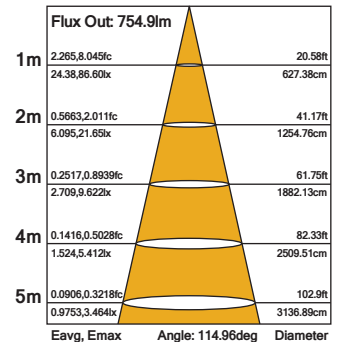

Beam Angle

Prelux's Othello surface mounted ceiling light uses high lumen SMD LED's and a fire-rated Polycarbonate opal diffuser with an even light output. With it's IP54 waterproof structural design and 120° wide beam angle the Othello is an ideal solution for damp locations.

- Environment friendly, without Mercury or other hazardous substances
- Up to 70% energy saving compared to standard CFL
- Long lifetime of 40,000 hours
- Dimmable 8-100%
- 120° wide beam angle
- CCT: 3000K
- No UV/IR light