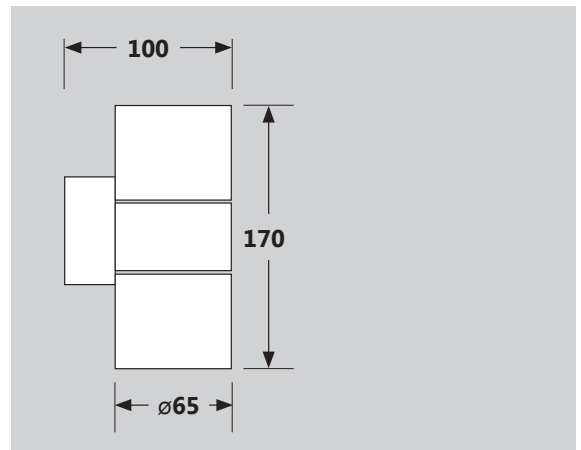

Cameo [2] Datasheet

GU10 Outdoor Wall Light

PXCAM2

Standard Specifications

- IP54 Protection Rating
- Aluminium Body
- 2x GU10 Lamp Required
- Powder Coated Finish
- Stainless Steel Screws

RoHS

IP54

GU10

2x GU10 LAMPS
REQUIRED

| | |
|---------------------------|--------------------------------------|
| Dimensions | ø65*100(W)*170(H)mm |
| Type | 2L (Up Down) |
| Installation | Wall |
| Housing Colour | Black |
| IP Rating | IP54 |
| Power | N/A |
| Light Source | GU10 (Lamp to be ordered separately) |
| Lumens | N/A |
| Certification | CE, RoHS |
| Fixture Material | Aluminium |
| CRI | N/A |
| Colour Temperature | N/A |