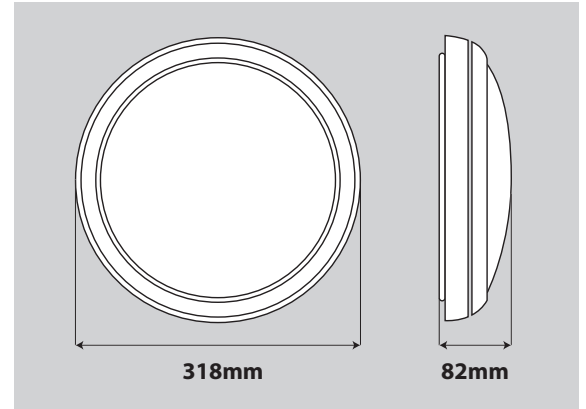

## Oslo Slim Standard Datasheet

14W 1250Lm LED Bulkhead / Ceiling Light

PXOSSSTD

### Standard Specifications

- Polycarbonate & ABS Body
- Screwless Twist & Lock Cover
- Colour Temperature Adjustable
- IP54 Protection Rating
- 35,000 Hour Lifetime
- 180-240V 50/60Hz
- 140pcs SMD LED
- 120° Beam Angle
- CRI >80

<b>Dimensions</b>	318*318*82mm
<b>Input Voltage</b>	180~240V 50/60Hz
<b>Input Power</b>	14W
<b>Power Factor</b>	≥0.5
<b>Beam Angle</b>	120°
<b>Housing Color</b>	White
<b>Luminous Flux</b>	1100Lm (WW), 1250lm (CW), 1200Lm (DL)
<b>Color Rendering Index</b>	>80
<b>Lifetime</b>	35,000Hrs
<b>Fixture Material</b>	PC & ABS
<b>CCT</b>	3000K / 4000K / 6000K
<b>LEDs</b>	140pcs SMD
<b>Protection Level</b>	IP54
<b>Storage Temperature</b>	0°C~+25°C
<b>Working Temperature</b>	-20°C~+45°C
<b>Dimmable</b>	No
<b>Luminous Efficacy</b>	90lm/W
<b>Certification</b>	CE
<b>Warranty</b>	3 Years

### Features & Applications

At just 82mm in depth, the Prelux Oslo Slim is almost 20% thinner than the previous model. The compact body coupled with the screwless Twist & Lock cover also makes the Oslo Slim a more aesthetically pleasing choice for functional bulkhead lighting.