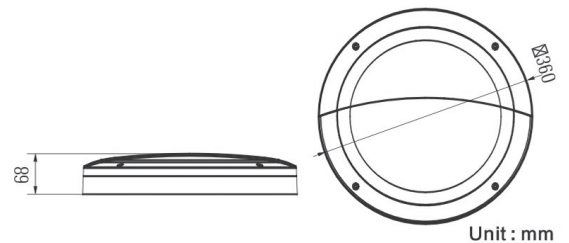

Venus 18W Eyelid Datasheet

Emergency 4200K 800lm Bulkhead (Grey)

PXVEN02GE

18W

IP65

LED

3-4h
@2-3W

Lithium
Battery

Emergency Function	3-4 Hours at 2-3W
Emergency Type	Maintained
Voltage/Frequency	100-240V 50/60Hz
Input Power	18W
Battery Type	Lithium-Ion
Material	Die Cast Aluminium
Dimensions (mm)	360*360*68
Luminous Flux	800lm
Color Rendering Index	>80
CCT	4200K
LEDs	104pcs SMD
Protection Level	IP65
Housing Colour	Grey
Certification	CE
Warranty	3 Years
Product Code	PXVEN02GE

Features & Applications

The Prelux Venus 18W emergency eyelid bulkhead is a sturdy and reliable LED fitting that provides 800 lumens at 4200K. In emergency mode the Venus will provide 3-4 hours at 2-3W.

The IP65 protection rating and tough die-cast aluminium body material makes the Venus an ideal emergency fitting for both indoor and outdoor spaces.

Prelux Venus fittings are also available in standard version.