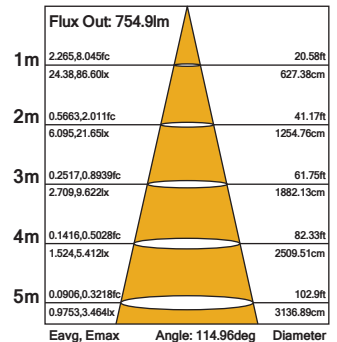

Fixture Compatibility

Rated Wattage	12W
Electrical Classification	II
Ingress Protection	IP54
Operating Temperature	-20°C~45°C
Operating Humidity	0~90%
Storage Temperature	-20°C~65°C

Beam Angle

Prelux's Othello surface mounted ceiling light uses high lumen SMD LED's and a fire-rated Polycarbonate opal diffuser with an even light output. With it's IP54 waterproof structural design and 120° wide beam angle the Othello is an ideal solution for damp locations.