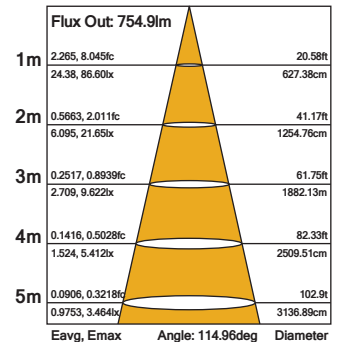

Beam Angle

Prelux's Othello surface mounted ceiling light uses high lumen SMD LED's and a fire-rated Polycarbonate opal diffuser with an even light output. With it's IP54 waterproof structural design and 120° wide beam angle the Othello is an ideal solution for damp locations.

- Environment friendly, without Mercury or other hazardous substances
- Up to 70% energy saving compared to standard CFL
- Long lifetime of 40,000 hours
- Dimmable 8-100%
- 120° wide beam angle
- CCT: 3000K
- No UV/IR light